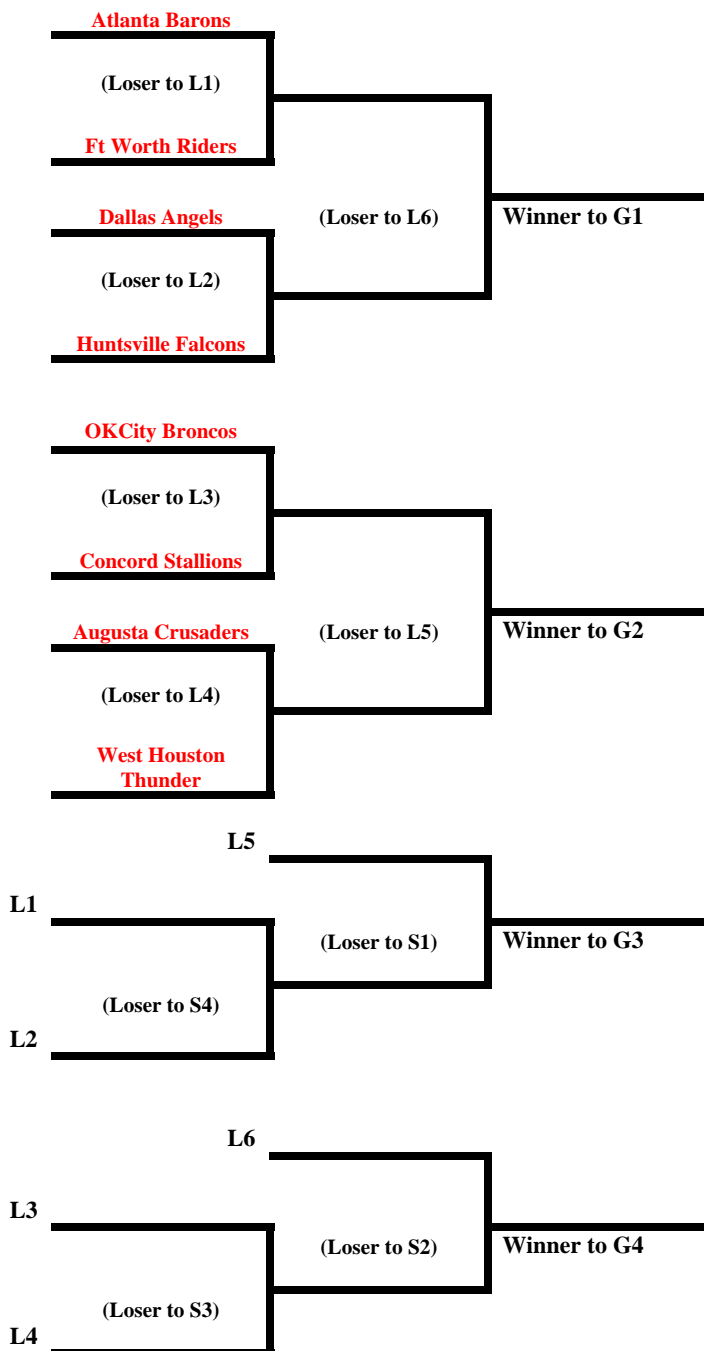

HWSA World Series 2008

Pensacola, Florida

May 19-22, 2008

Preliminary Round

Gold Division

Silver Division

For the 1st round of Preliminary Play, each top-bracket team is HOME team. For all other games in the tournament, coin flip determines HOME team. HOME team occupies the 1st Base dugout.