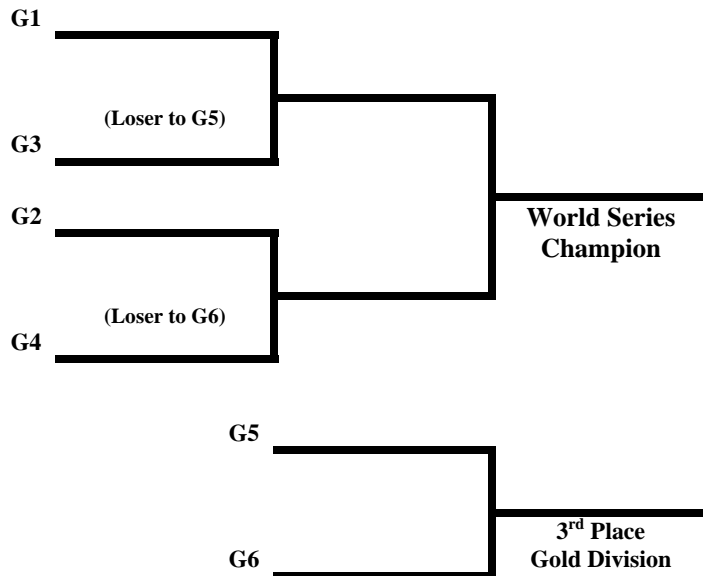

HWSA World Series 2008

Pensacola, Florida

May 19-22, 2008

Preliminary Round

Gold Division

Silver Division

For the 1st round of Preliminary Play, each top-bracket team is HOME team. For all other games in the tournament, coin flip determines HOME team. HOME team occupies the 1st Base dugout.